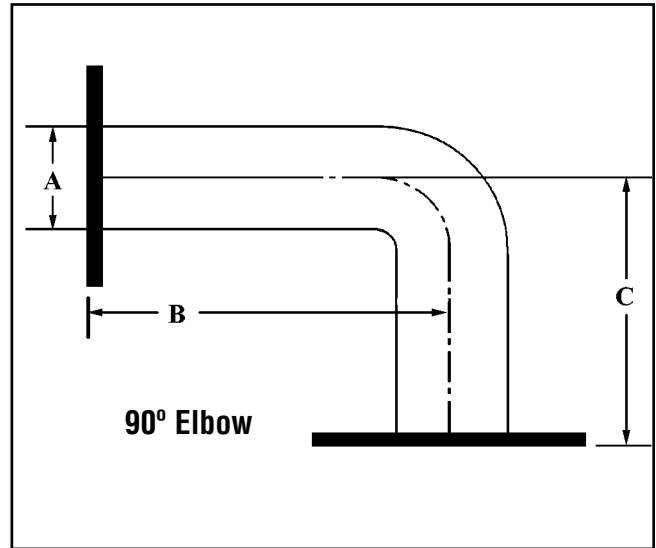

Tube Elbows

Rev. 2/08

HAPCO

Tube Elbow with 125# ASA Flange

Tube Elbow with 125# ASA Flange on Both Ends

PART NUMBER	A DIA.	B	C
TFFLEL-2	2	2.5	2.5
TFFLEL-3	3	3.5	3.5
TFFLEL-3-8	3.5	4	4
TFFLEL-4	4	4.5	4.5
TFFLEL-5	5	5.5	5.5
TFFLEL-6	6	6.5	6.5
TFFLEL-8	8	8.5	8.5
TFFLEL-10	10	10	10
TFFLEL-12	12	12.5	12.5

**For price information see Section 2 Page 15*

Tube Elbow with 125# ASA Flange

PART NUMBER	A DIA.	B	C
TFLEL-2	2	2	2.5
TFLEL-3	3	3	3.5
TFLEL-3-8	3.5	4	4
TFLEL-4	4	4	4.5
TFLEL-5	5	5	5.5
TFLEL-6	6	6	6.5
TFLEL-8	8	8	8.5
TFLEL-10	10	10	10.5
TFLEL-12	12	12	12.5